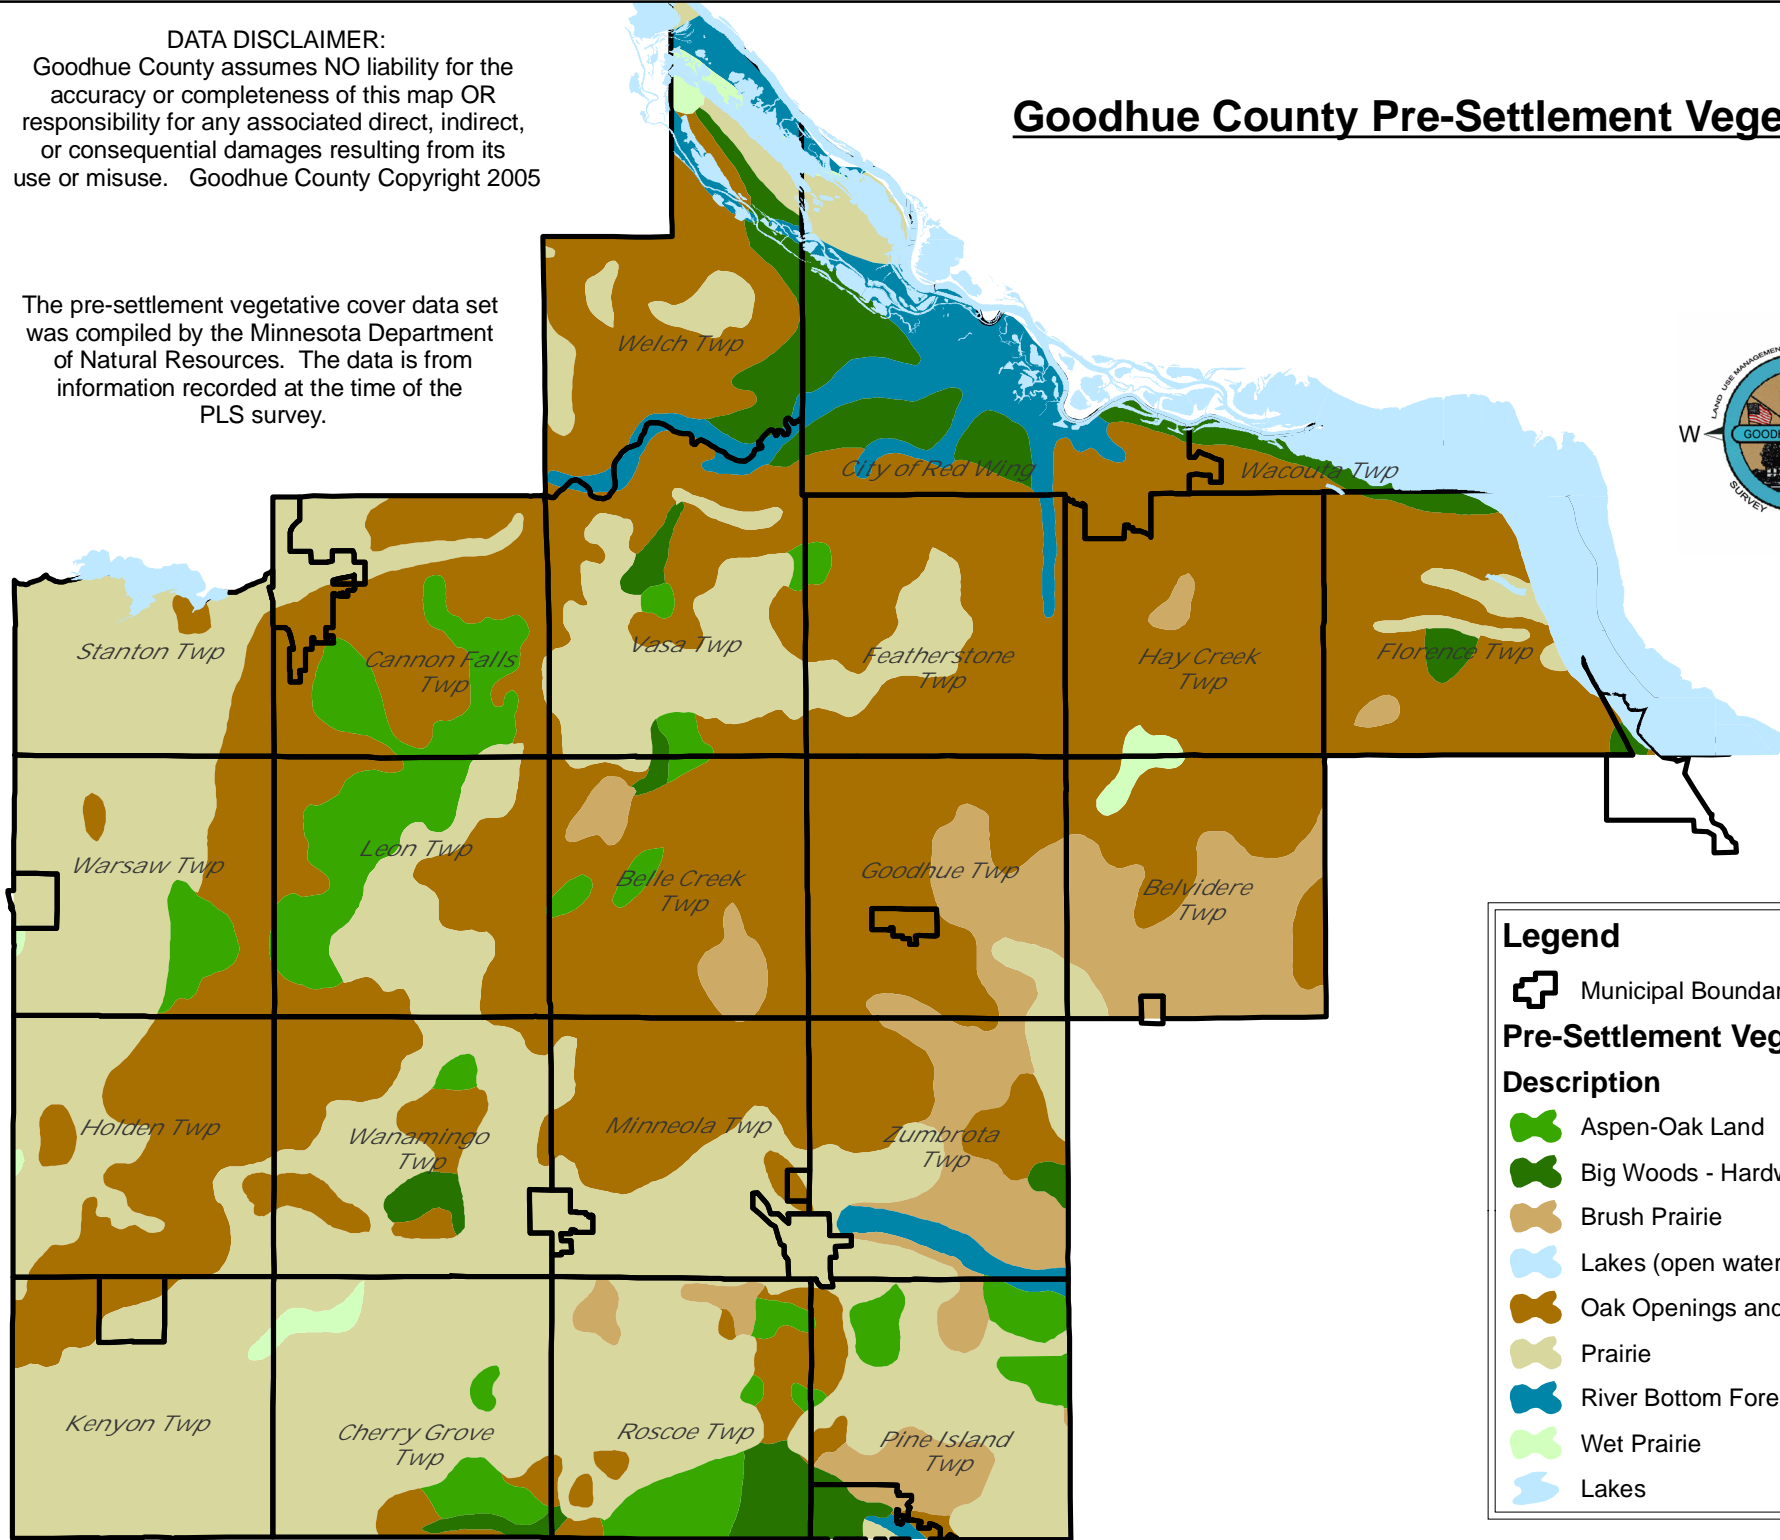

DATA DISCLAIMER:

Goodhue County assumes NO liability for the accuracy or completeness of this map OR responsibility for any associated direct, indirect, or consequential damages resulting from its use or misuse. Goodhue County Copyright 2005

Goodhue County Pre-Settlement Vegetation

The pre-settlement vegetative cover data set was compiled by the Minnesota Department of Natural Resources. The data is from information recorded at the time of the PLS survey.

Legend

- Municipal Boundaries
- Pre-Settlement Vegetation**
- Description**
- Aspen-Oak Land
- Big Woods - Hardwoods
- Brush Prairie
- Lakes (open water)
- Oak Openings and Barrens
- Prairie
- River Bottom Forest
- Wet Prairie
- Lakes