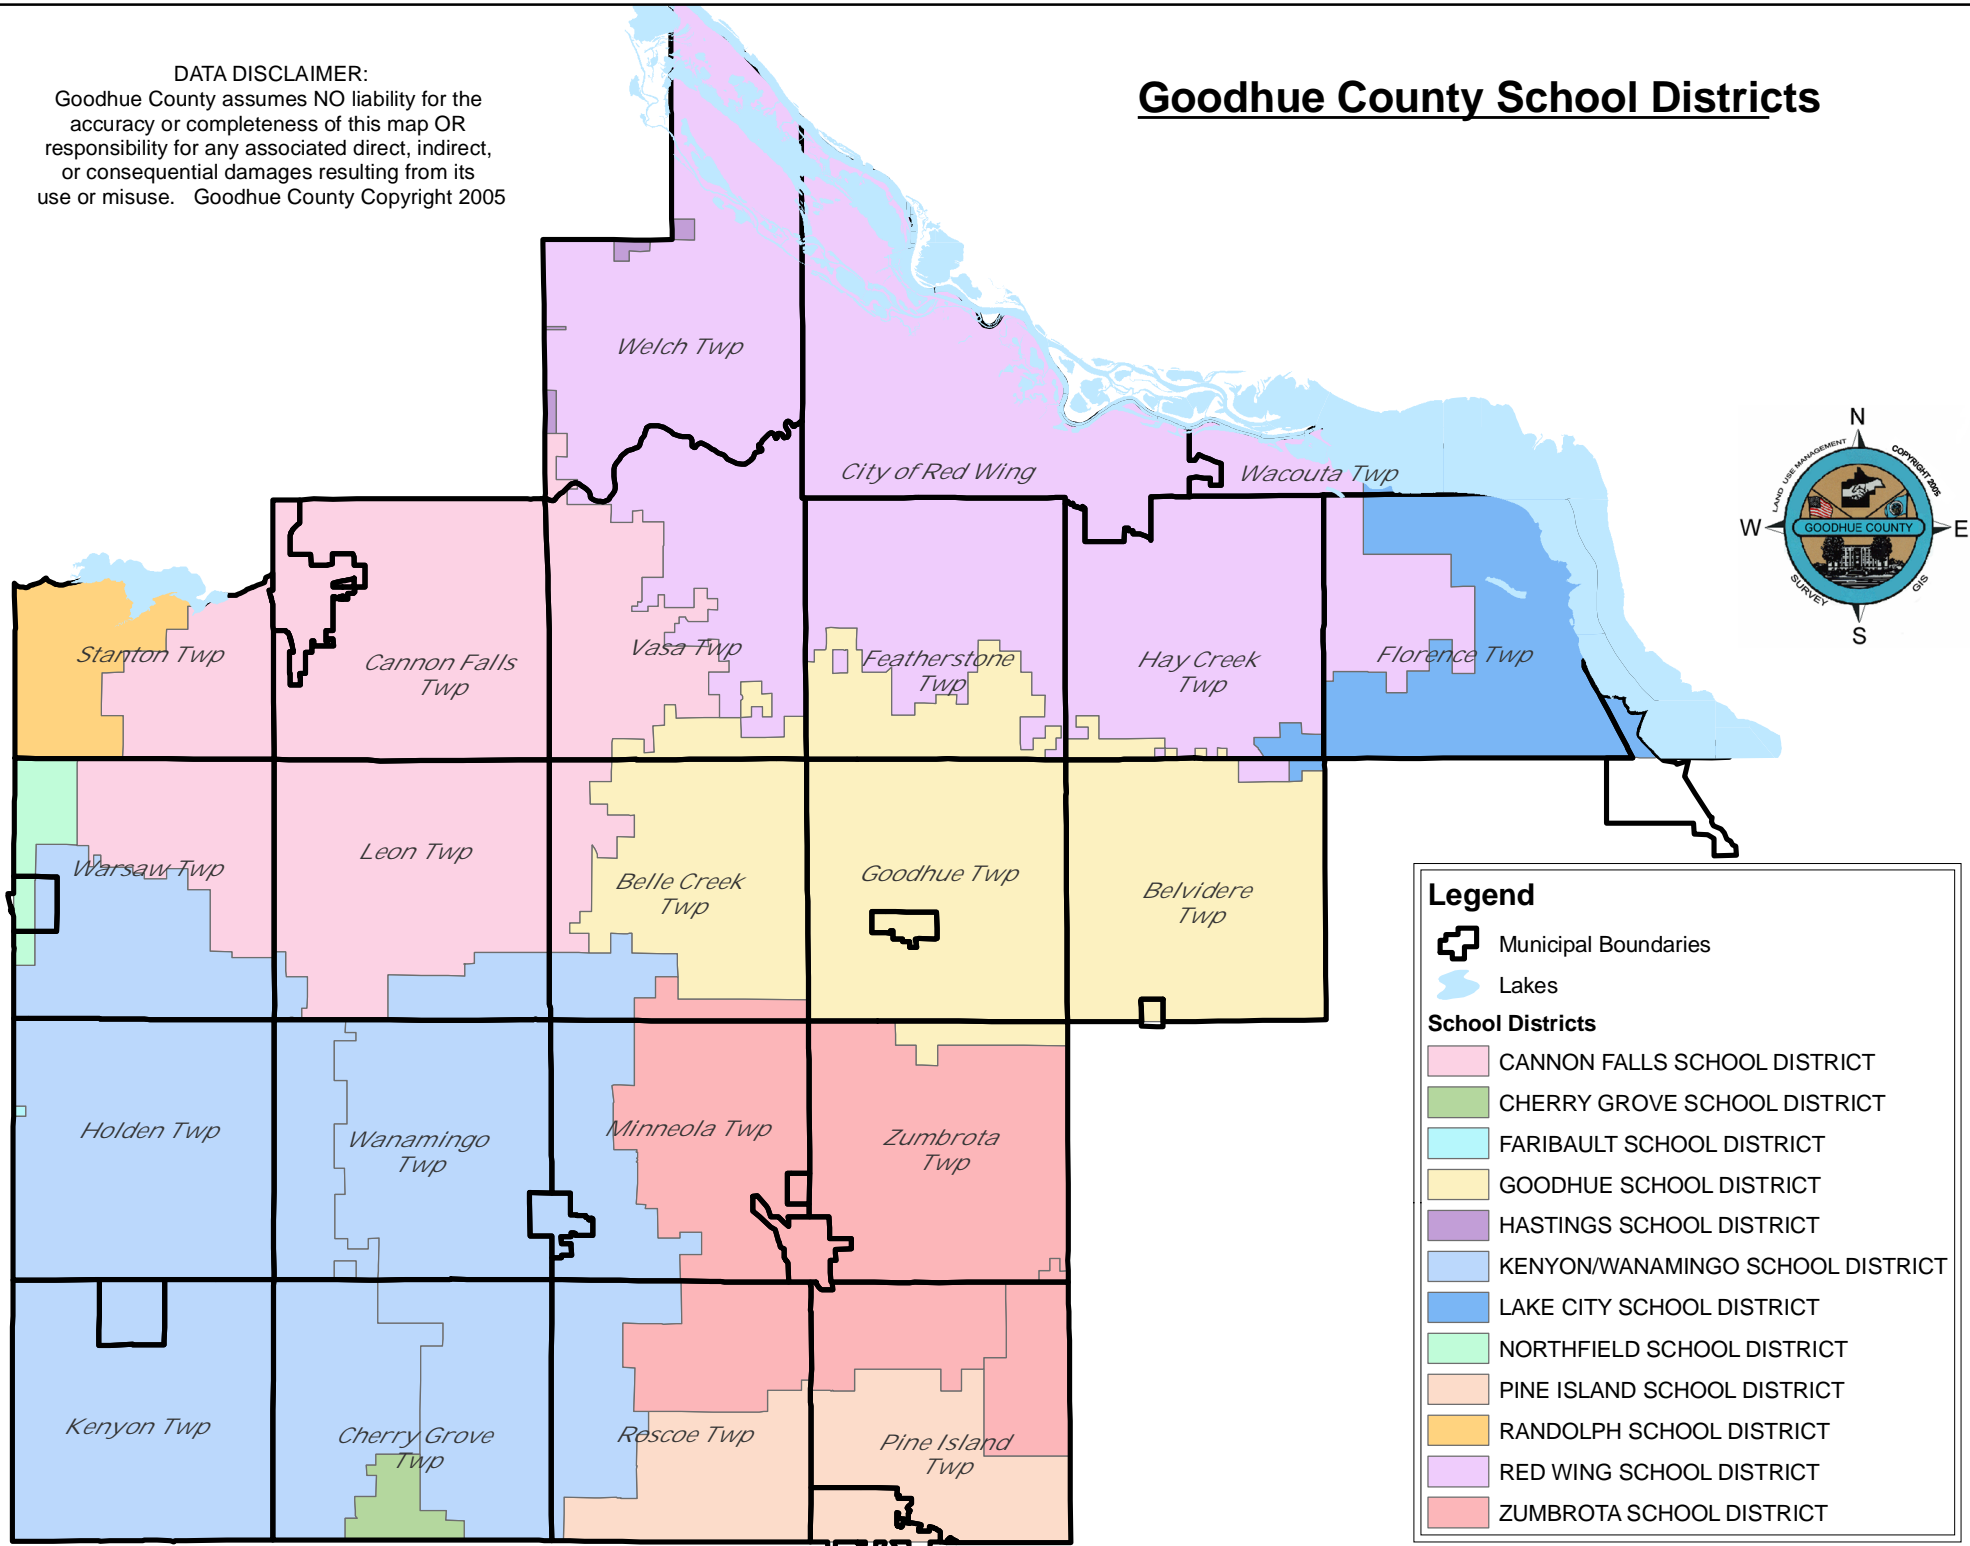

DATA DISCLAIMER:
 Goodhue County assumes NO liability for the accuracy or completeness of this map OR responsibility for any associated direct, indirect, or consequential damages resulting from its use or misuse. Goodhue County Copyright 2005

Goodhue County School Districts

Legend

- Municipal Boundaries
- Lakes

School Districts

- CANNON FALLS SCHOOL DISTRICT
- CHERRY GROVE SCHOOL DISTRICT
- FARIBAULT SCHOOL DISTRICT
- GOODHUE SCHOOL DISTRICT
- HASTINGS SCHOOL DISTRICT
- KENYON/WANAMINGO SCHOOL DISTRICT
- LAKE CITY SCHOOL DISTRICT
- NORTHFIELD SCHOOL DISTRICT
- PINE ISLAND SCHOOL DISTRICT
- RANDOLPH SCHOOL DISTRICT
- RED WING SCHOOL DISTRICT
- ZUMBROTA SCHOOL DISTRICT