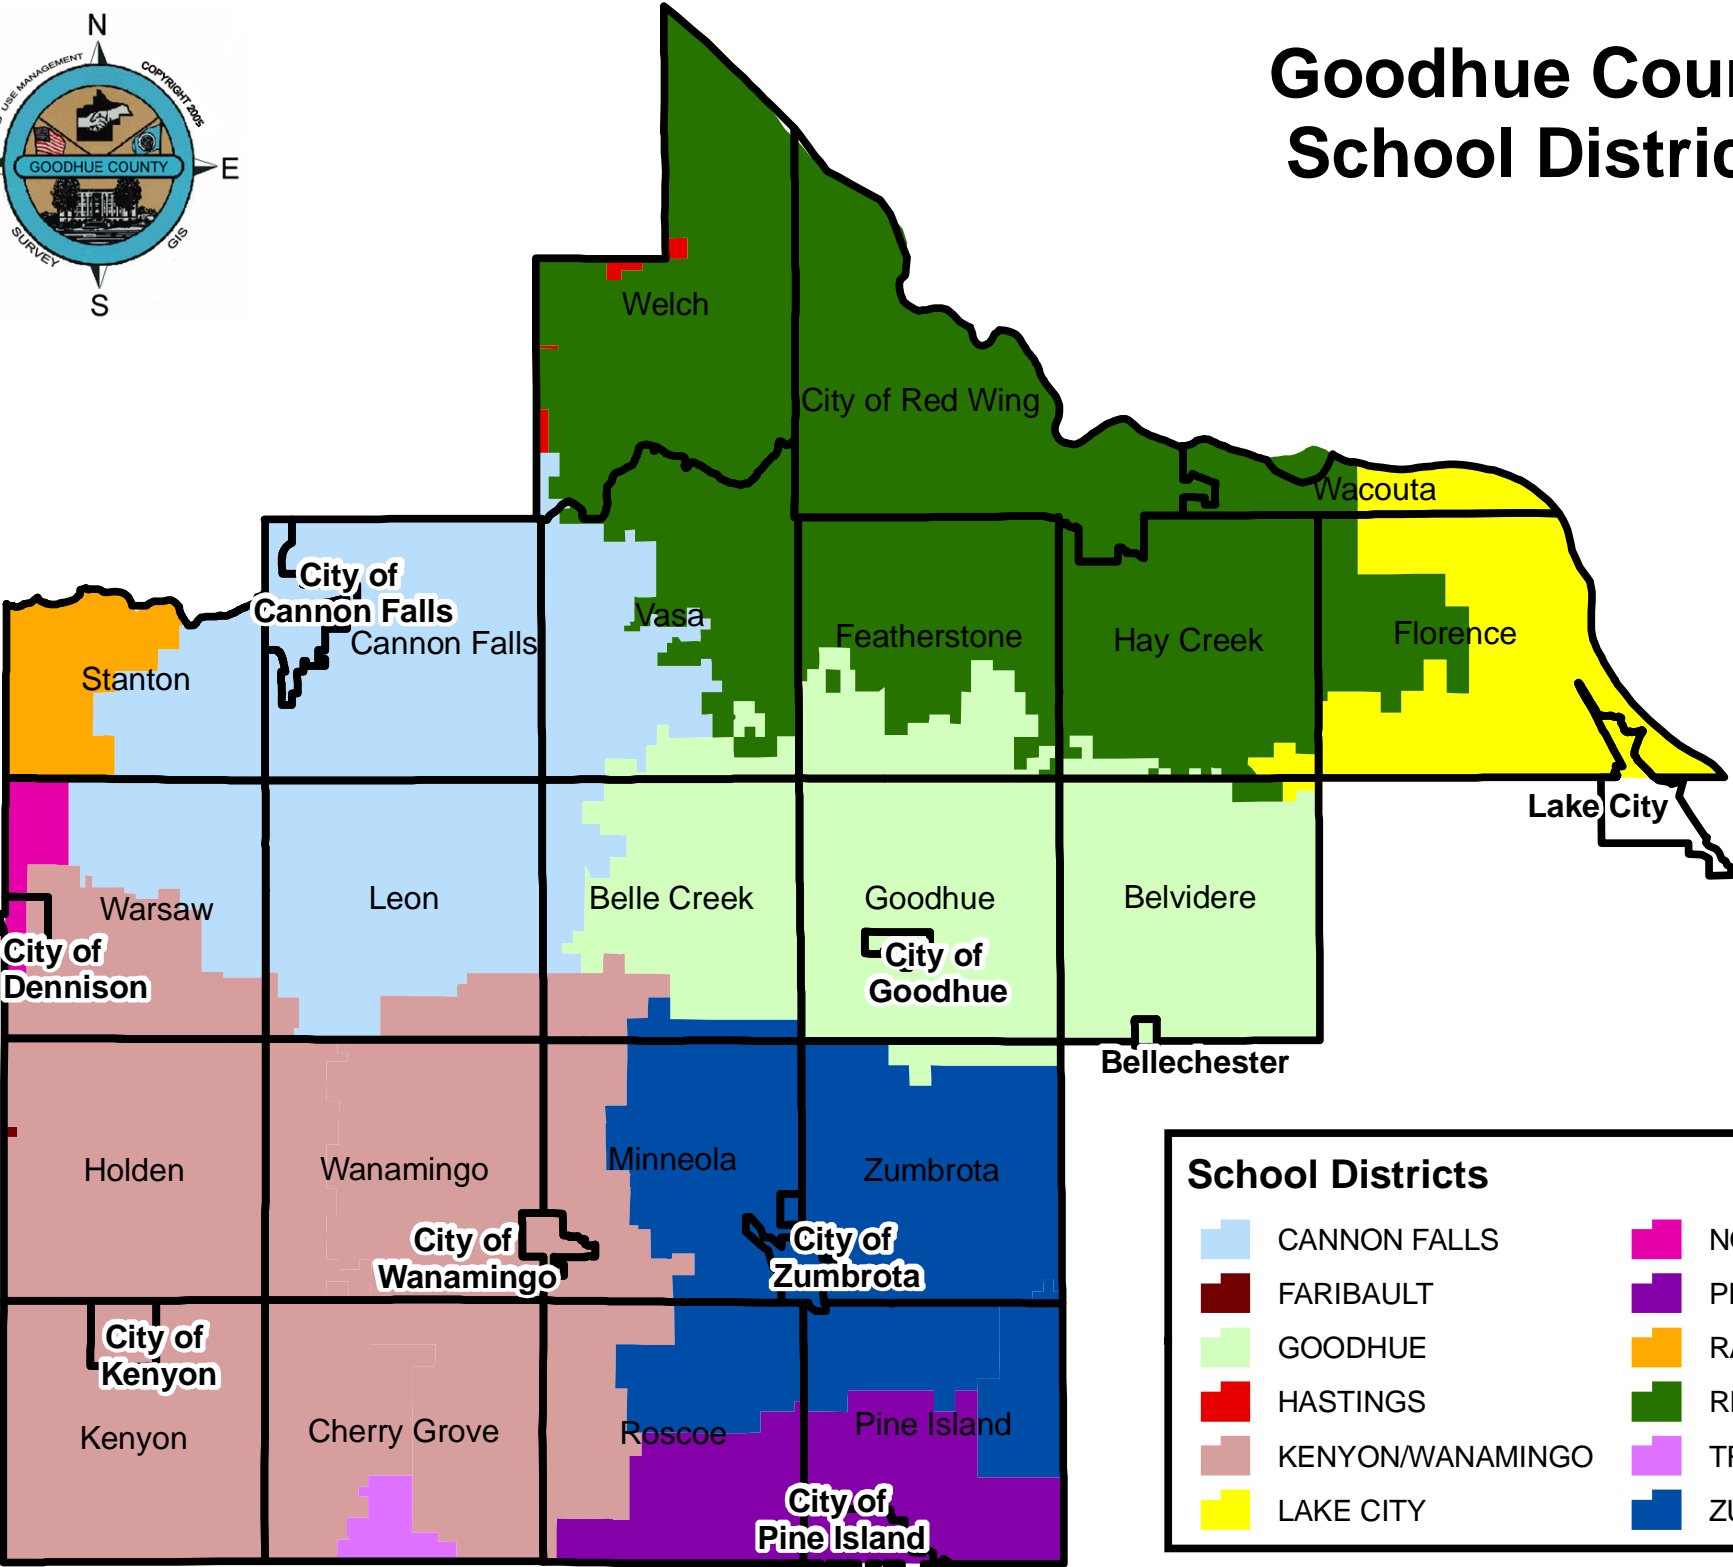

Goodhue County School Districts

School Districts			
	CANNON FALLS		NORTHFIELD
	FARIBAULT		PINE ISLAND
	GOODHUE		RANDOLPH
	HASTINGS		RED WING
	KENYON/WANAMINGO		TRITON
	LAKE CITY		ZUMBROTA